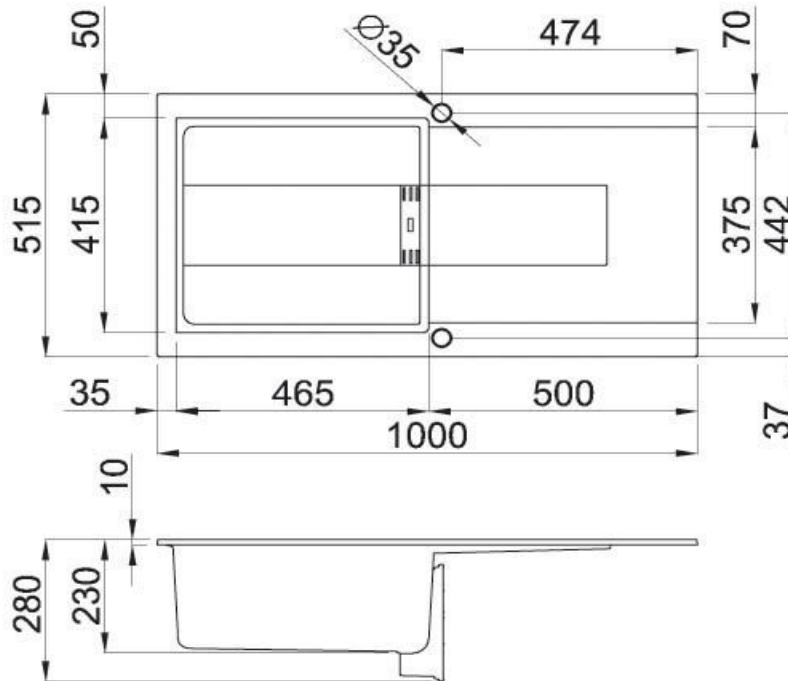

SPECIFICATION SHEET - kitchen sinks

BRAND:		Product Photo: 
ORIGIN:	Italy	
SERIES:	Smart 480	
PRODUCT DESCRIPTION:	<p>Natural granite-resin inset kitchen sink, with</p> <ul style="list-style-type: none"> - Rectangular single bowl & drainboard - reversible LH or RH - Scratch resistant, - Temperature & High impact resistant - 3½" waste strainer & bottletrap 	
FINISH/COLOUR:	LMI480-73 Titanium LVI480-96 White LVI480-86 Black	
DIMENSIONS:	1000 x 510 mm	
OPTIONAL MATCHING PARTS:		

Technical Informations:

Tap hole(s) is/are pre-punched, please specify to warehouse for punching tap hole(s) before delivery.

REMINDER:	Do not use cleaners containing abrasive cleansers, ammonia, bleach, acids, waxes, alcohol, solvents or other products not recommended for chrome. All information is for reference only, installation shall always be based on the actual product delivered.
------------------	---